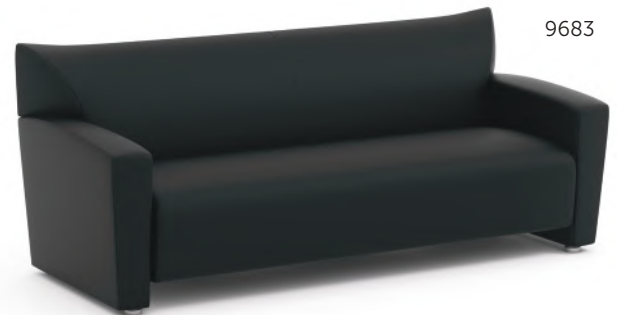

### Features

- Heavy duty pocket spring coil
- Contemporary design
- Durable construction
- Deep cushioned back and seat
- Chrome feet

#### 9683 SOFA

Overall Height 32.50"  
Overall Width 29.75"  
Overall Depth 71.50"

9681

9682

9683

\*Available colours may vary