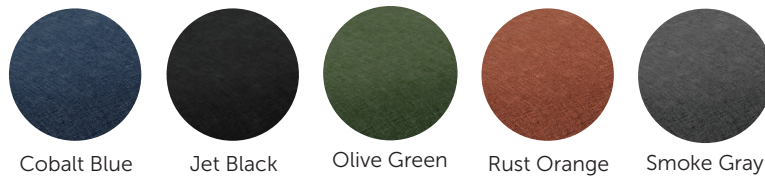

Upholstery*

Twill Fabric*

Frame

Features + Materials

- CoolMesh Pro back
- Tilt tension adjustment
- Seat height adjustment
- Seat and back angle adjustment
- Multi-position tilt lock
- Forward seat tilt
- Seat slider
- Height/width adjustable arms
- Height adjustable lumbar support
- Antimicrobial seat available with Culp Dillon, silver ion, antimicrobial treatment

Dimensions

Overall height	41.5"-45"
Overall width	25.5"
Overall depth	23"

*Available colours may vary