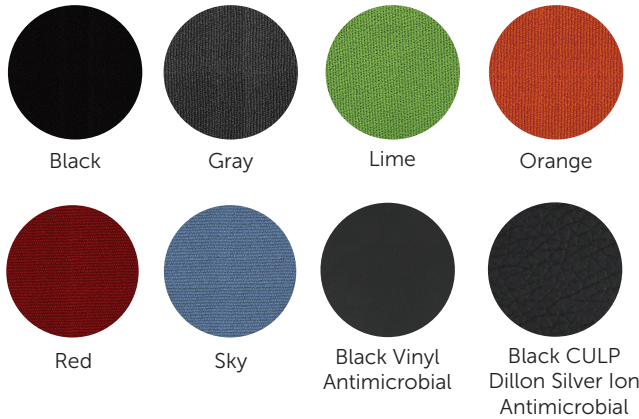

Upholstery*

Twill Fabric*

Frame

Features + Materials

- CoolMesh Pro back
- Tilt tension adjustment
- Seat height adjustment
- Seat and back angle adjustment
- Multi-position tilt lock
- Forward seat tilt
- Seat slider
- Height/width adjustable arms
- Height adjustable lumbar support
- Antimicrobial seat available with Culp Dillon, silver ion, antimicrobial treatment

Dimensions

Overall height	41.5"-45"
Overall width	25.5"
Overall depth	23"

*Available colours may vary