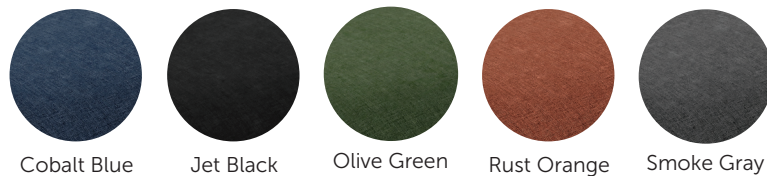

Upholstery*

Twill Fabric*

Frame

Features + Materials

- Optional headrest available (7700HR)
- CoolMesh back
- Ratchet back height adjustment
- Seat height adjustment
- Multiple position tilt lock
- Forward seat tilt
- Seat slider
- Tilt tension control adjustment
- Antimicrobial seat available with Culp Dillon, silver ion, antimicrobial treatment

Dimensions

Overall height	36.00-39.50"
Overall width	26.50"
Overall depth	27.25"

*Available colours may vary