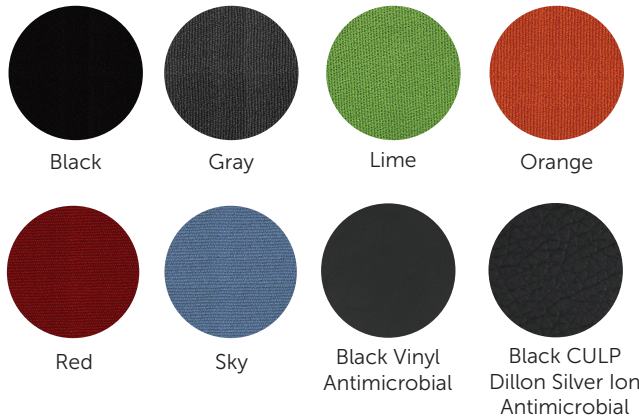

Upholstery*

Twill Fabric*

Frame

Features + Materials

- Optional headrest available (7700HR)
- CoolMesh back
- Ratchet back height adjustment
- Seat height adjustment
- Multiple position tilt lock
- Forward seat tilt
- Seat slider
- Tilt tension control adjustment
- Antimicrobial seat available with Culp Dillon, silver ion, antimicrobial treatment

Dimensions

Overall height	36.00-39.50"
Overall width	26.50"
Overall depth	27.25"

*Available colours may vary