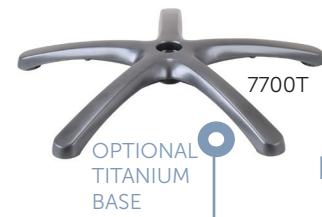

Model **7754**

Mid Back Task Series

If your work has you adjusting to different tasks throughout the day then CoolMesh is for you. Whether you choose task or executive seating, CoolMesh's easy flow architecture, its wide range of options and outstanding support come together to address all your comfort needs.

Upholstery*

Twill Fabric*

Frame

Features + Materials

- Optional headrest available (7700HR)
- CoolMesh back
- Ratchet back height adjustment
- Seat height adjustment
- Multiple position tilt lock
- Forward seat tilt
- Seat slider
- Tilt tension control adjustment
- Antimicrobial seat available with Culp Dillon, silver ion, antimicrobial treatment

Dimensions

Overall height	36.00-39.50"
Overall width	26.50"
Overall depth	27.25"

*Available colours may vary