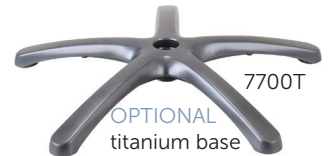

Black PVC

Black Leather

Features + Materials

- CoolMesh back
- CoolFlow fabric
- Ratchet back height adjustment
- Seat height adjustment
- Multiple position tilt lock
- Forward seat tilt
- Tilt tension control adjustment
- Seat slider
- Synchronous control
- Environmentally friendly + non-toxic

Frame

Black

7700T
OPTIONAL titanium base

OPTIONAL headrest

OPTIONAL aluminum base

OPTIONAL dual wheel casters

Dimensions

Overall width	27.00"
Overall depth	25.25"
Overall height	41.50"-45.00"