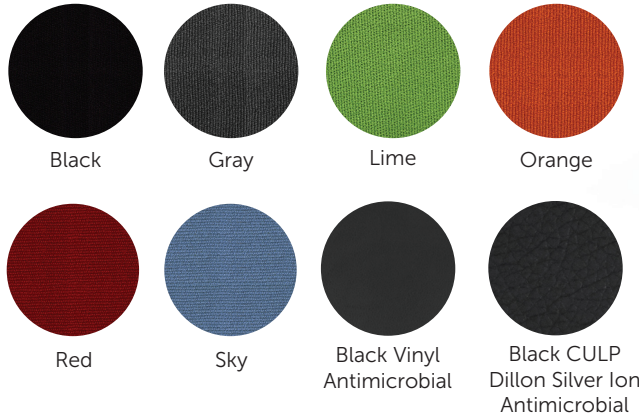

Model **7621**

### Twill Fabric\*

### Dimensions

|                |           |
|----------------|-----------|
| Overall width  | 26.50"    |
| Overall depth  | 25.25"    |
| Overall height | 36-39.50" |

\*Available colours may vary