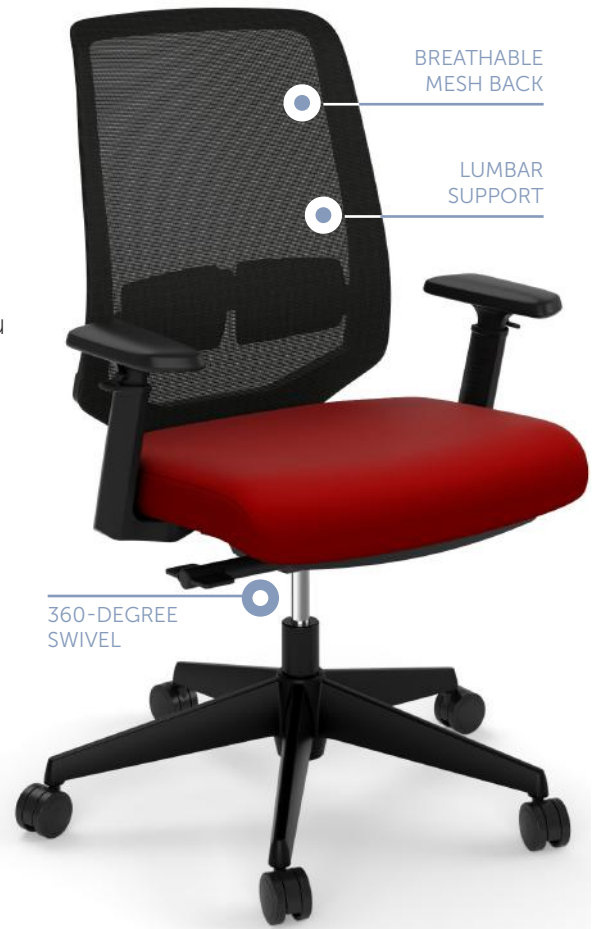

Model No. **52626**

Mesh Back, Task Chair

This mesh back task chair is designed to offer a comfortable seating experience, regardless of where you want to use it. The breathable mesh makes seating far more comfortable. You can easily adjust the height of the seat to your preference.

Upholstery*

BLK17

BLU5

BRN12

GRY10

RED14

RED66

Frame

Black

Features + Materials

- Padded seat cushions and mesh back
- 360-degree swivel
- Extended range pneumatic seat height
- Seat and back are designed to support both large and smaller users

Dimensions

Overall width 28"
Overall depth 28"
Overall height 38"-40"