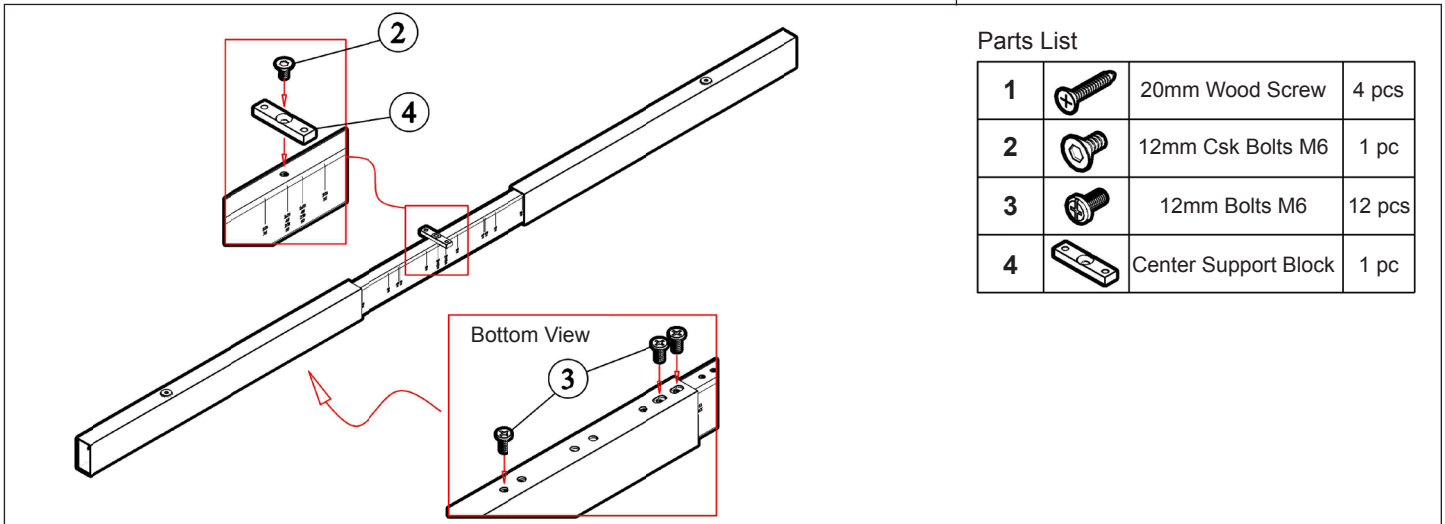

## MODEL: PLTADJMDB4872 + PLTADJRB6072

**PERFORMANCE**  
FURNISHINGS

Before assembly, please remove all parts from the carton, verifying that you have the correct quantities, and read all the instructions.

#### Parts List

1		20mm Wood Screw	4 pcs
2		12mm Csk Bolts M6	1 pc
3		12mm Bolts M6	12 pcs
4		Center Support Block	1 pc