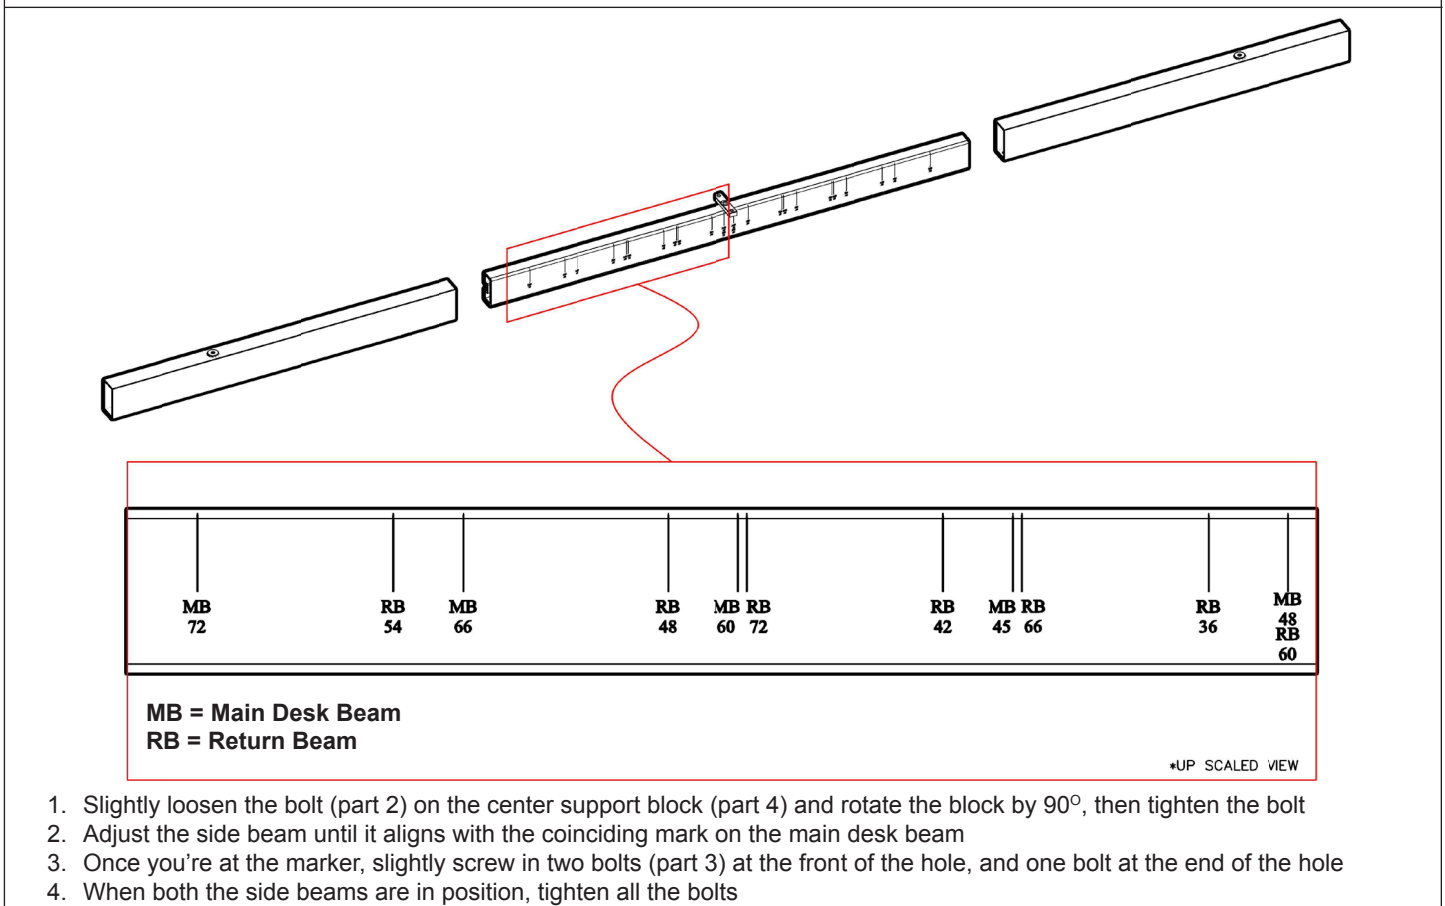

#### Parts List

1		20mm Wood Screw	4 pcs
2		12mm Csk Bolts M6	1 pc
3		12mm Bolts M6	12 pcs
4		Center Support Block	1 pc