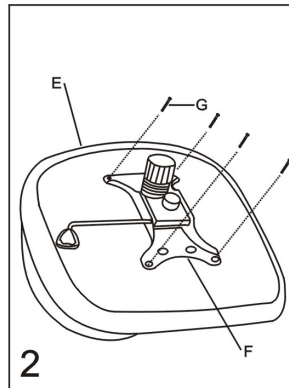

"Functional seating for today's workplace"

MODEL: 5021

ASSEMBLY INSTRUCTIONS

THANK YOU FOR PURCHASING THIS DESIGNER LEATHER CHAIR FROM PERFORMANCE OFFICE FURNISHINGS.
BEFORE ASSEMBLY, PLEASE REMOVE ALL PARTS FROM THE CARTON AND VERIFY THAT YOU HAVE CORRECT QUANTITIES.

A		5	G	M6x25mm	8
B		1	G2	5/16x2"	4
C		1	I		2
D		1	J		4
E		1	L	5#	1
F		1	K		1

PREVENTIVE MAINTENANCE AND WARNING

- USE THIS PRODUCT ONLY FOR SEATING ONE PERSON AT A TIME
- DO NOT USE CHAIR AS STEP STOOL/LADDER.
DO NOT USE CHAIR UNLESS ALL BOLTS, SCREWS ARE TIGHT. AT LEAST EVERY SIX MONTHS, CHECK ALL BOLTS, SCREWS TO BE SURE THEY ARE TIGHT.
- IF ANY PARTS ARE MISSING, BROKEN, DAMAGED OR WORN, STOP USE OF THE PRODUCT UNTIL REPAIRS ARE MADE USING FACTORY AUTHORIZED PARTS.
- FAILURE TO FOLLOW THESE WARNINGS CAN RESULT IN SERIOUS INJURY.