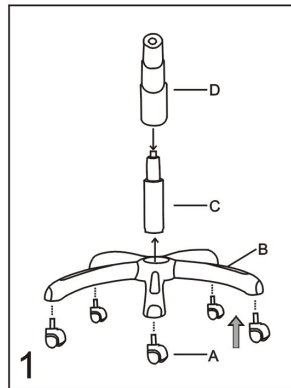

A		5	G	M6x25mm	8
B		1	G2	5/16x2"	4
C		1	I		2
D		1	J		4
E		1	L	5#	1
F		1	K		1

PREVENTIVE MAINTENANCE AND WARNING

- USE THIS PRODUCT ONLY FOR SEATING ONE PERSON AT A TIME
- DO NOT USE CHAIR AS STEP STOOL/LADDER.
DO NOT USE CHAIR UNLESS ALL BOLTS, SCREWS ARE TIGHT. AT LEAST EVERY SIX MONTHS, CHECK ALL BOLTS, SCREWS TO BE SURE THEY ARE TIGHT.
- IF ANY PARTS ARE MISSING, BROKEN, DAMAGED OR WORN, STOP USE OF THE PRODUCT UNTIL REPAIRS ARE MADE USING FACTORY AUTHORIZED PARTS.
- FAILURE TO FOLLOW THESE WARNINGS CAN RESULT IN SERIOUS INJURY.