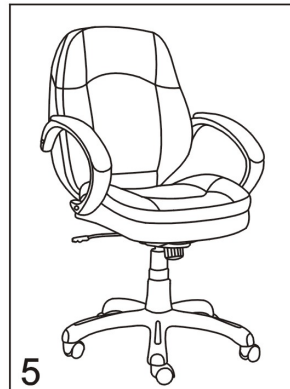

"Functional seating for today's workplace"

MODEL: 5021

ASSEMBLY INSTRUCTIONS

THANK YOU FOR PURCHASING THIS DESIGNER LEATHER CHAIR FROM PERFORMANCE OFFICE FURNISHINGS.
BEFORE ASSEMBLY, PLEASE REMOVE ALL PARTS FROM THE CARTON AND VERIFY THAT YOU HAVE CORRECT QUANTITIES.

A		5	G	M6x25mm	8
B		1	G2	5/16x2"	4
C		1	I		2
D		1	J		4
E		1	L	5#	1
F		1	K		1

PREVENTIVE MAINTENANCE AND WARNING

- USE THIS PRODUCT ONLY FOR SEATING ONE PERSON AT A TIME
- DO NOT USE CHAIR AS STEP STOOL/LADDER.
DO NOT USE CHAIR UNLESS ALL BOLTS, SCREWS ARE TIGHT. AT LEAST EVERY SIX MONTHS, CHECK ALL BOLTS, SCREWS TO BE SURE THEY ARE TIGHT.
- IF ANY PARTS ARE MISSING, BROKEN, DAMAGED OR WORN, STOP USE OF THE PRODUCT UNTIL REPAIRS ARE MADE USING FACTORY AUTHORIZED PARTS.
- FAILURE TO FOLLOW THESE WARNINGS CAN RESULT IN SERIOUS INJURY.