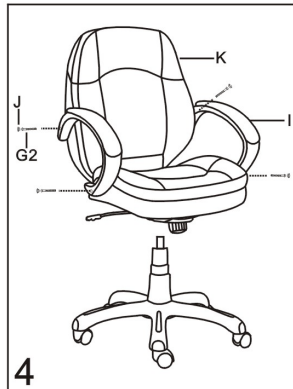

"Functional seating for today's workplace"

MODEL: 5021

ASSEMBLY INSTRUCTIONS

THANK YOU FOR PURCHASING THIS DESIGNER LEATHER CHAIR FROM PERFORMANCE OFFICE FURNISHINGS.
BEFORE ASSEMBLY, PLEASE REMOVE ALL PARTS FROM THE CARTON AND VERIFY THAT YOU HAVE CORRECT QUANTITIES.

A		5	G	M6x25mm	8
B		1	G2	5/16x2"	4
C		1	I		2
D		1	J		4
E		1	L	5#	1
F		1	K		1

PREVENTIVE MAINTENANCE AND WARNING

- USE THIS PRODUCT ONLY FOR SEATING ONE PERSON AT A TIME
- DO NOT USE CHAIR AS STEP STOOL/LADDER.
DO NOT USE CHAIR UNLESS ALL BOLTS, SCREWS ARE TIGHT. AT LEAST EVERY SIX MONTHS, CHECK ALL BOLTS, SCREWS TO BE SURE THEY ARE TIGHT.
- IF ANY PARTS ARE MISSING, BROKEN, DAMAGED OR WORN, STOP USE OF THE PRODUCT UNTIL REPAIRS ARE MADE USING FACTORY AUTHORIZED PARTS.
- FAILURE TO FOLLOW THESE WARNINGS CAN RESULT IN SERIOUS INJURY.