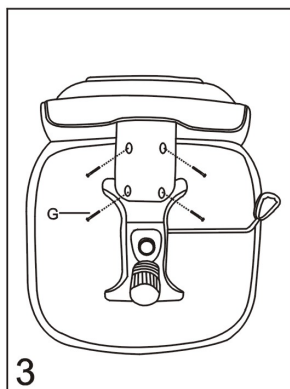

"Functional seating for today's workplace"

MODEL: 5021

ASSEMBLY INSTRUCTIONS

THANK YOU FOR PURCHASING THIS DESIGNER LEATHER CHAIR FROM PERFORMANCE OFFICE FURNISHINGS.
BEFORE ASSEMBLY, PLEASE REMOVE ALL PARTS FROM THE CARTON AND VERIFY THAT YOU HAVE CORRECT QUANTITIES.

A		5	G	M6x25mm	8
B		1	G2	5/16x2"	4
C		1	I		2
D		1	J		4
E		1	L	5#	1
F		1	K		1

PREVENTIVE MAINTENANCE AND WARNING

- USE THIS PRODUCT ONLY FOR SEATING ONE PERSON AT A TIME
- DO NOT USE CHAIR AS STEP STOOL/LADDER.
DO NOT USE CHAIR UNLESS ALL BOLTS, SCREWS ARE TIGHT. AT LEAST EVERY SIX MONTHS, CHECK ALL BOLTS, SCREWS TO BE SURE THEY ARE TIGHT.
- IF ANY PARTS ARE MISSING, BROKEN, DAMAGED OR WORN, STOP USE OF THE PRODUCT UNTIL REPAIRS ARE MADE USING FACTORY AUTHORIZED PARTS.
- FAILURE TO FOLLOW THESE WARNINGS CAN RESULT IN SERIOUS INJURY.