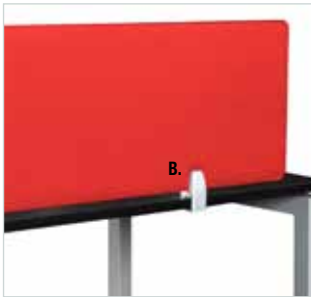

DESK MOUNTED PRIVACY SCREENS/MODESTY PANELS

PANELS

OUR PRIVACY SCREENS/MODESTY PANELS can be mounted above or below most worksurfaces with our designer mounting bracelets. Acrylic and fabric options to suit the modern environment.

Top Mount in your choice of Acrylic or Fabric

Acrylic Privacy Dividers

Can be mounted above or below worksurface

PLTAP1524S	24"W x 15"H	\$115
PLTAP1542S	42"W x 15"H	\$135
PLTAP1548S	48"W x 15"H	\$145
PLTAP1554S	54"W x 15"H	\$155

Available in Lime Green, Sky Blue, Red & Orange

Under Mount in your choice of Acrylic or Fabric

Panel Mounting Brackets

To be used with 1" thick worksurfaces

A. PLTSDTMSI	Universal Desk Mount Screen Bracket (pair)	\$41
Can be mounted in any position, above or below worksurface		
B. PLTSBUDMSGSLI	Edge Mount Screen Bracket (pair)	\$52
Can be used above or below worksurface		
C. PLTSBUDMDUALSI	Dual Desk Mount Screen Bracket (pair)	\$52
To be used for a single privacy panel between two shared worksurfaces		

DESK MOUNTED PANELS

PANELS

EFFECTIVE TIME MANAGEMENT often requires a delicate balance between privacy and interaction with colleagues. Borders can be retrofitted to most Performance laminate workstations in a manner that allows you to define your workspace the way you want. Whether you choose 24" or 36" high panels for complete privacy, 12" panels for moderate privacy or transaction tops for reception areas Borders has a solution that will work for you and your colleagues. Contact a sales representative for further information.