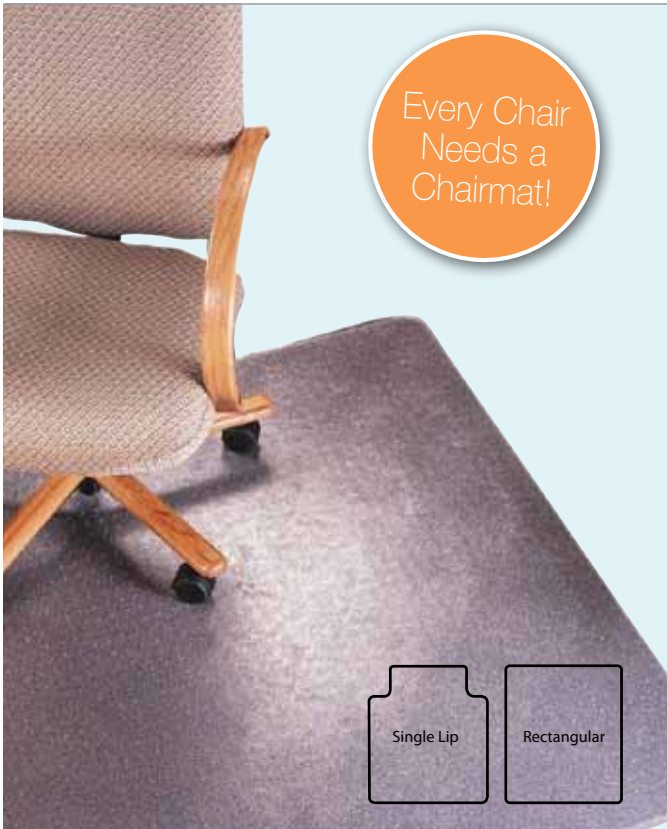

NEW! Tempered Glass Chairmat

Are you tired of replacing your Chairmat every year? Get long lasting durability with a Glass Chair Mat from Performance. Our Glass Chair Mats are made from 1/4" Tempered glass and allow you to effortlessly glide your Office chair without experiencing the day to day leg strain caused by traditional chair mats. Soft wheel casters recommended for optimum performance.

Model No. GFMRC4450
44" x 50" 1/4" tempered glass 1" radiused corner.
2 year limited warranty.
List $270

Plastic Chairmats

Good

128053	30" x 48" Rectangular - Crystal Edge.....	$70	Special order
128153	45" x 53" With Lip - Crystal Edge.....	$79	Special order
128351	46" x 60" Rectangular - Crystal Edge.....	$117	Special order

Better

122153	45" x 53" With Lip - Crystal Edge.....	$94	Stocked
122151	45" x 53" Rectangular - Bevel Edge.....	$124	Special Order
122351	46" x 60" Rectangular - Crystal Edge.....	$133	Stocked
122456	48" x 72" Rectangular - Bevel Edge.....	$216	Stocked
122751	60" x 72" Rectangular - Bevel Edge.....	$248	Stocked
122851	60" x 96" Rectangular - Bevel Edge.....	$330	Special Order

Best

124153	45" x 53" Rectangular - Bevel Edge.....	$177	Special Order
124351	46" x 60" Rectangular - Bevel Edge.....	$212	Special Order
124451	48" x 72" Rectangular - Bevel Edge.....	$335	Special Order

Hardwood Floor

132101	45" x 53" Rectangular - Straight Edge.....	$104	Stocked

Custom Cut Chairmats available, please contact your sales associate for details.