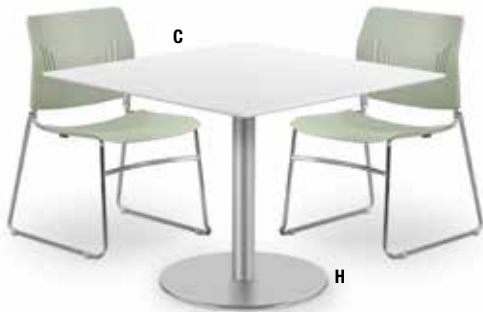

Café Height Glass Top Table: 36"D x 41.5"H: PGT36RCLEAR, PLTXBASE30BRU, PLTXBPOST41BRU List \$785

Glass Top Table: 36"D x 28.5"H: PGT36RCLEAR, PLTXBASE30BRU, PLTXBPOST28BRU List \$745

A. Round Clear Glass Table Tops with Post Adapter

C. Brushed Steel Table Posts

For use with 23" spread or 30" spread 4-Prong
Brushed Steel Heavy Duty Bases
PLTXPOST19BRU 19.5" H List \$85
PLTXPOST28BRU 28.5" H List \$100
PLTXPOST41BRU 41.5" H List \$140

Features

- Wood construction with laminate finish
- Basic concept at fantastic value
- Enduring quality and beauty

PERFORMANCE TABLE TOPS are constructed using the highest quality thermally fused Melamine Laminates and edged with 3 mil PVC Tough Edge providing unparalleled durability and beauty.