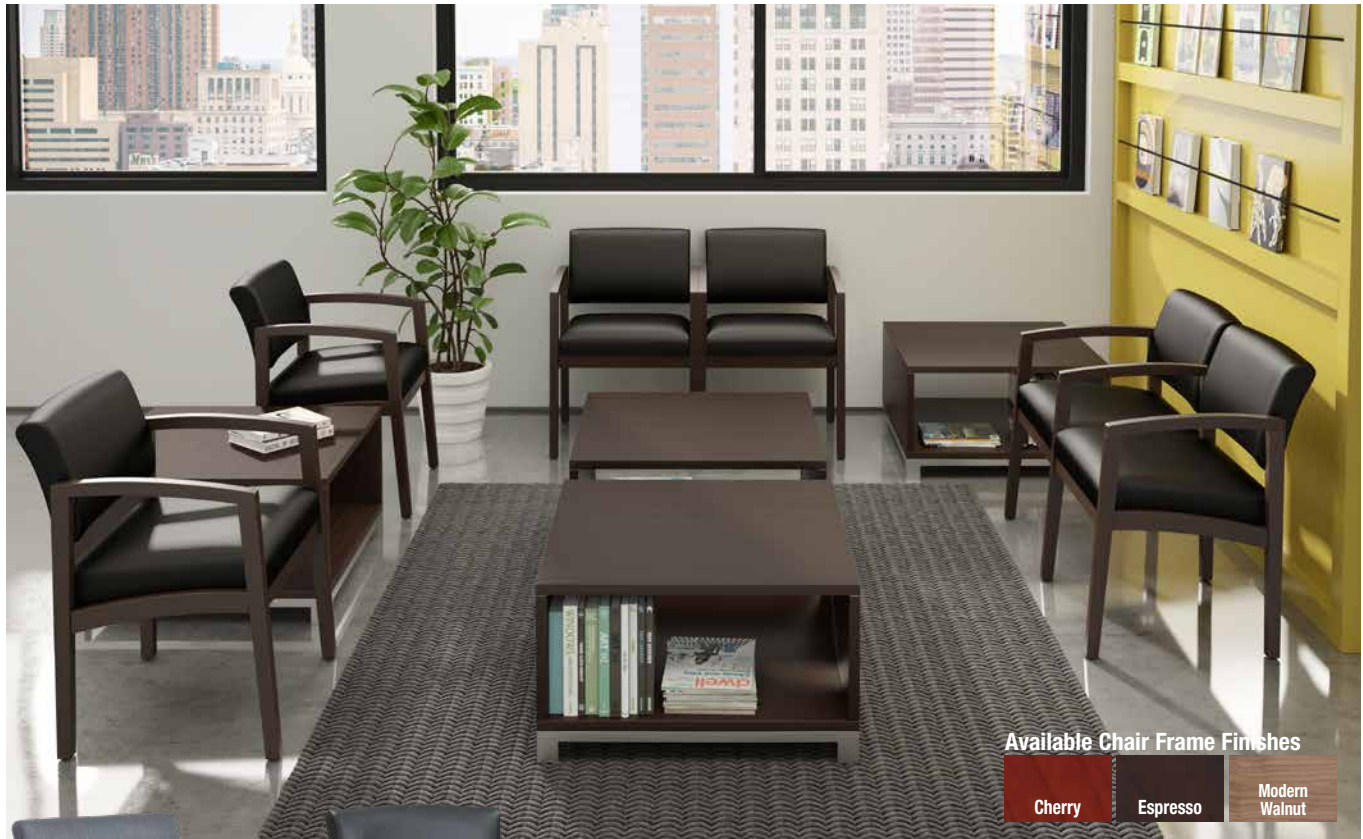

Available Chair Frame Finishes