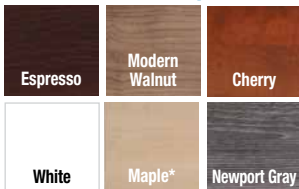

Available Desk & Top Finishes

*Maple - please call for availability.

Available Electric Base Finishes

*White - please call for availability.
Professional installation recommended.

A. 30" x 72" Worksurface