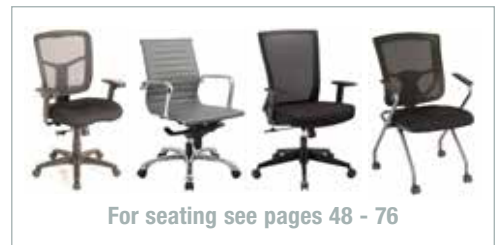

For seating see pages 48 - 76

LOOKING FOR AN ECONOMICAL solution to address your boardroom, training and seminar needs? Then meet Flextables. Flextables are an affordable, highly modular system of freestanding and connecting tables which can be linked together to address all your meeting room needs. Stocked in contemporary color laminates with 3mil Dura-Edge detailing. These tables not only provide flexibility and durability but will bring style and warmth to the workplace. Available in Cherry, Espresso, Maple, Modern Walnut, White and Newport Gray.