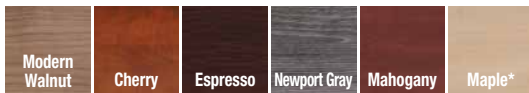

Available Boat Shape Top Finishes

White	Modern Walnut	Cherry	Espresso
Newport Gray	Mahogany*	*Mahogany please call for availability.	

Cube Base Conference Table PL139T/PLCUBE20(3) List \$1608

A. Square Laminate Conference Table with Cube Base

1 1/2"
Thick Top & 3 mil
PVC Dura Edge

Features

- Wood construction with laminate finish
- Basic concept at fantastic value
- Enduring quality and beauty

ATTRACTIVE AND DURABLE laminate surfaces with PVC DuraEdge detail make these conference tables perfect for any application. All tables come with standard grommet.

Boat Shaped Conference Table.
 PL192BS List \$1849

Available Racetrack Finishes

*Maple - please call for availability.

Available Boat Shaped Finishes

*Mahogany - please call for availability.

Boat Shape Conference Table with Silver Accent Bases PL236SAB List \$1015