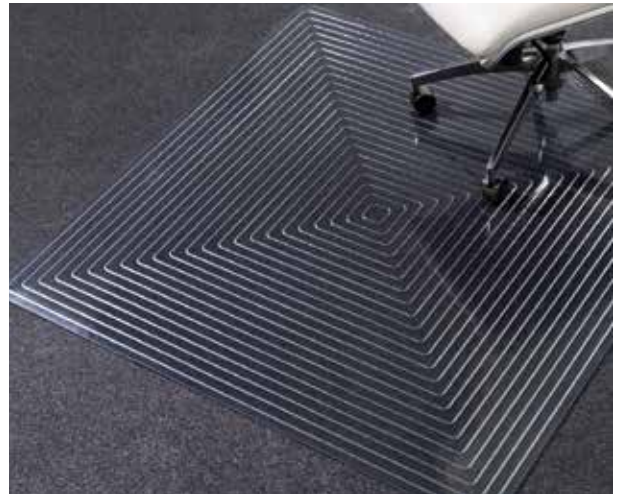

NEW! Dimensions™ Squared Chair Mat for Medium Pile Carpet

- Style and innovation combine to create the NEW Dimensions chair mat collection featuring a unique Concentric Square pattern that dramatically enhances interior environments
- Glide effortlessly across the clear smooth surface
- Unique base is engineered with ridges and micro cleats to securely position mat in place
- Protects medium pile carpet up to 3/4" thick including padding
- Straight edge
- Limited Lifetime "No Crack Mat" Warranty

Model No.	Description	List
SOESR 162065	36" x 48" with 20" x 10" Lip	\$130 ea

[Call For Pricing](#)

Micro Cleats

Dimensions™ Linear Chair Mat for Medium Piled Carpet

- Patented linear pattern
- Smooth clear surface
- Linear ridges with micro cleats to securely position mat in place
- Protects medium pile carpet up to 3/4" thick including padding
- Straight edge
- Limited Lifetime "No Crack Mat" Warranty

[Call For Pricing](#)

NEW! .250 Gauge Chair Mat for Carpet & Hard Floor

- Clarity and beauty of glass without the weight, noise or reflectivity
- Effortless chair glide
- Executive heavy weight thickness is ideal for all day/big & tall use
- Non-studded design for hard floor or carpet applications
- Straight edge