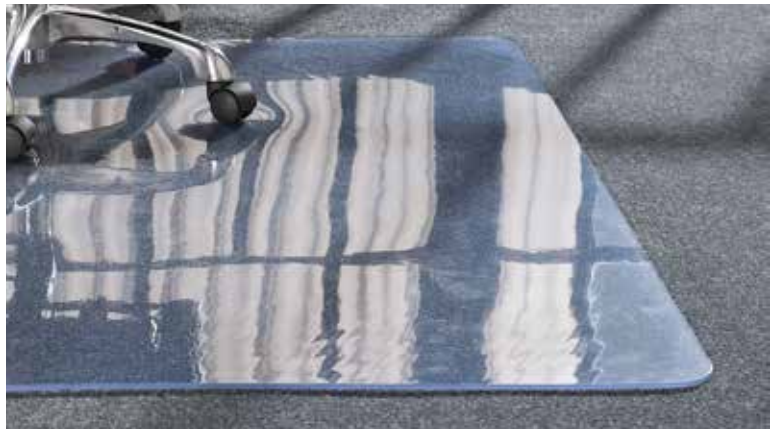

Every Chair Needs a Chair Mat! In-Stock Plastic Chair Mats

Model No.	Description	List
122153	45" x 53" With Lip - Crystal Edge	$94
122351	46" x 60" Rectangular - Crystal Edge	$133
122456	48" x 72" Rectangular - Bevel Edge	$216
122751	60" x 72" Rectangular - Bevel Edge	$248
132101	45" x 53" Rectangular - Straight Edge	$104

SO = Special Order