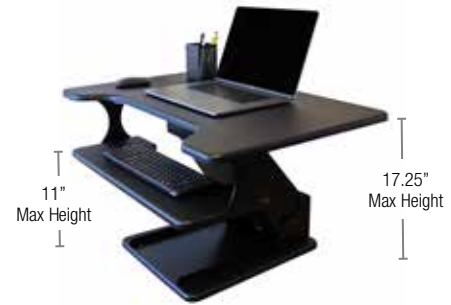

Pull Up Keyboard Desk

Easy touch height adjustment by cylinder. Overall dimensions: 31.5"W x 26"D.

Model No. BDR2132 BLK
List \$485

Power Module

Power Module

Can be mounted on or below worksurface. Features 2 power outlets and 2 USB charging ports. 8' heavy duty power cord with surge protector. Stocked in Silver.

Model No. PDTM2E2USI List \$224

Under Surface Mount Power Center

Under Surface Mount Power Center - Linkable

Compact design mounts under the edge of worksurface. Features 3 power outlets and 2 USB charging ports. 5' power cord, 40" USB cable. Stocked in Black.

Model No. PBP3E2UBLK List \$139

Pull-Out Power Grommet

Power Center

Power Center
Fits 2 1/4" Grommet hole. Features 1 power outlet and 1 USB connection with optional data or charge. 5' power cord, 40" USB cable. Stocked in Black.